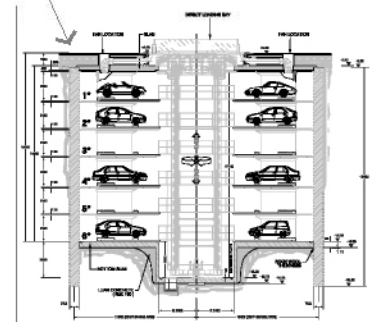

# Citi Studios

14 Church Street, Hamilton

20' flr to flr at street level

Communal Open Space as required

Stairs and elevator shafts to roof

Car entry

Retail / Lobby space with access to elevators

Outline of 2 tiered parking system

6 levels of parking below street level