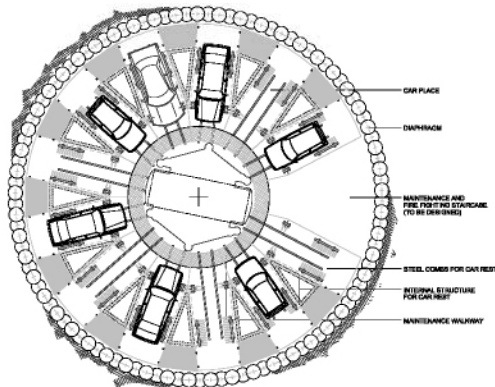

# Citi Studios

14 Church Street, Hamilton

20' flr to flr at street level

Communal Open Space as required

Stairs and elevator shafts to roof

Car entry

Retail / Lobby space with access to elevators

Outline of 2 tiered parking system