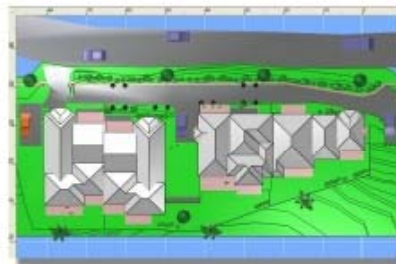

# CEDAR VILLAS

36 MIDDLE ROAD

SMITH'S PARISH

BERMUDA

- 4 LUXURY UNITS
- 3 BED ROOM

DESIGN SOURCE  
International

*La Baguette*